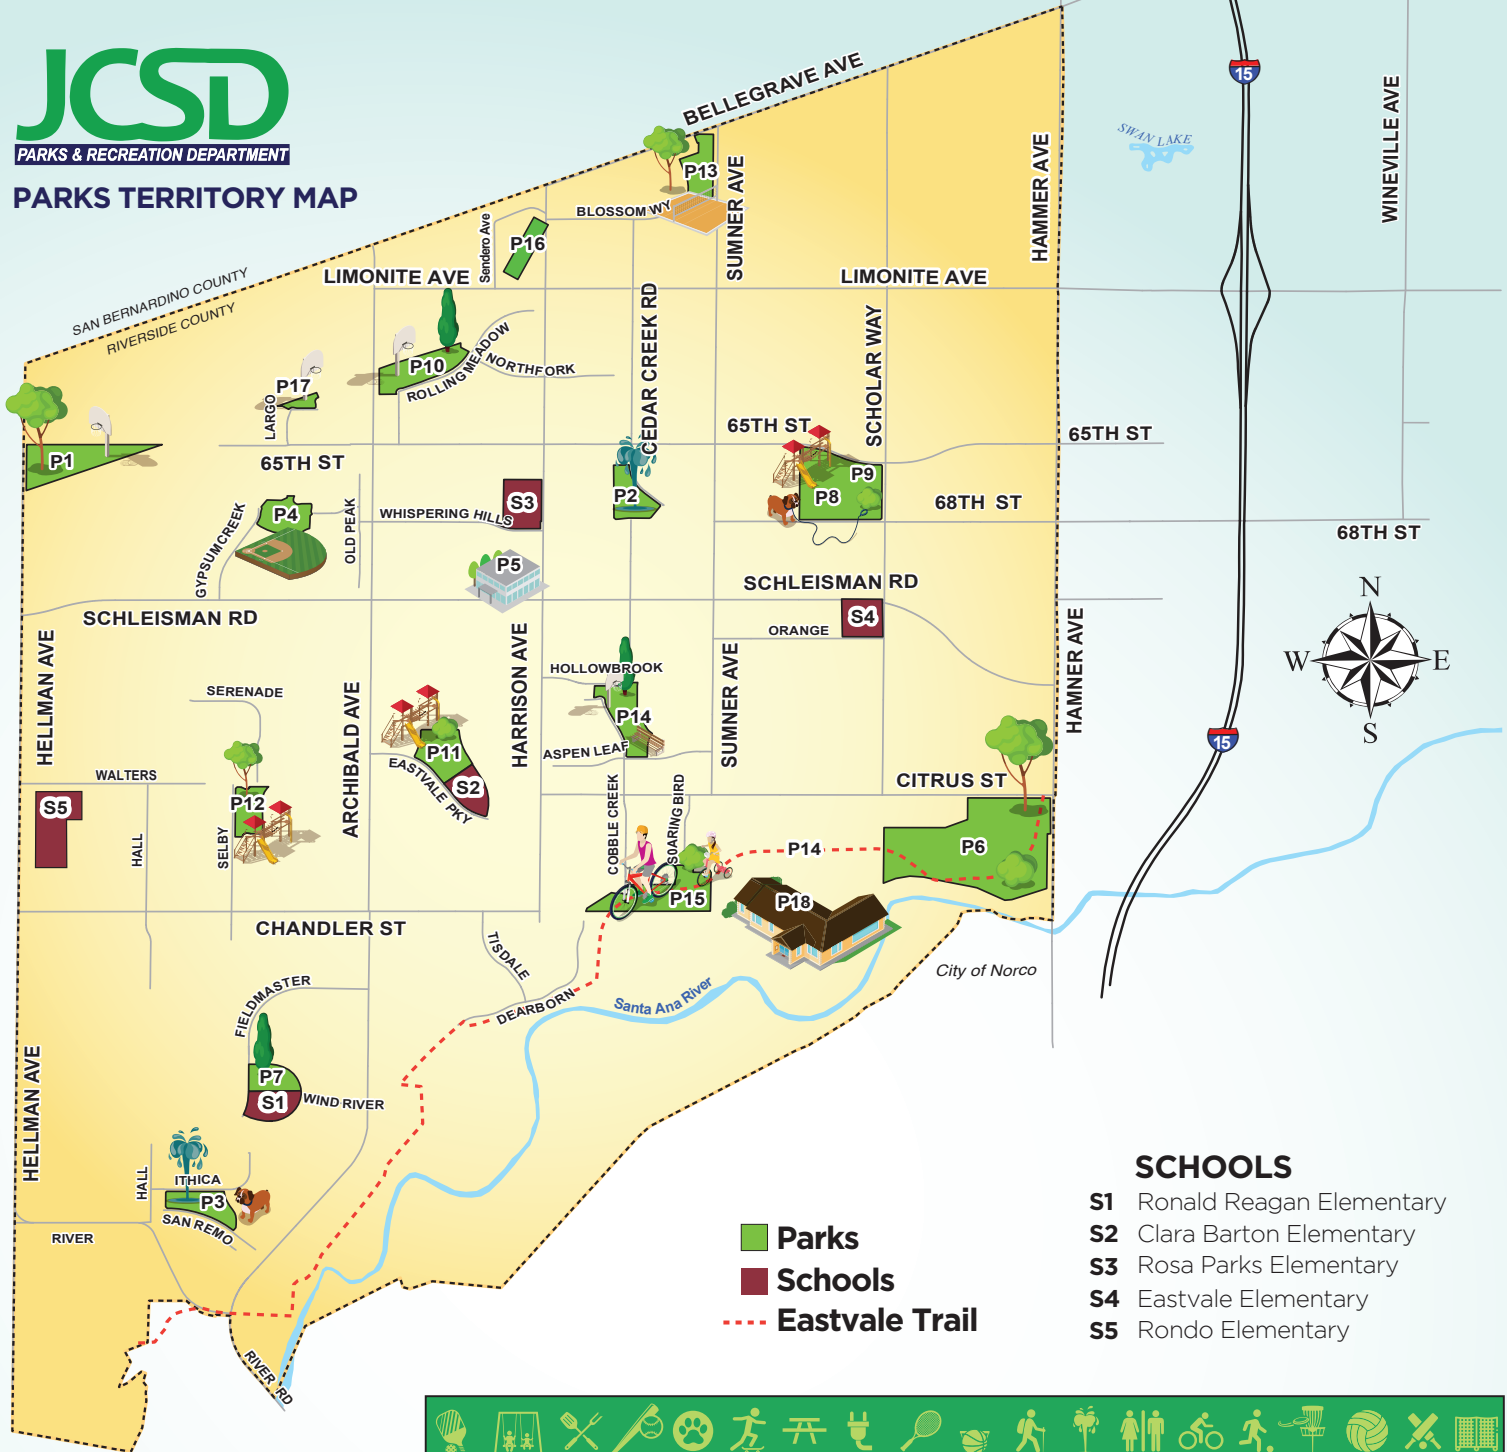

# PARKS TERRITORY MAP

## SCHOOLS

- S1** Ronald Reagan Elementary
- S2** Clara Barton Elementary
- S3** Rosa Parks Elementary
- S4** Eastvale Elementary
- S5** Rondo Elementary

## PARKS AND FACILITIES

		Pickleball	Playground	BBQ	Baseball	Dog Park	Skate Park	Facility Rentals	Electricity	Tennis	Basketball	Trail	Water Play	Restrooms	Bike	Soccer	Disc Golf	Volleyball	Cricket	Batting Cages
<b>P1</b>	American Heroes Park   6608 Hellman Ave		★	★		★		★	★		★	★		★		★				
<b>P2</b>	Cedar Creek Park   6709 Cedar Creek Rd		★	★				★	★				★	★		★				
<b>P3</b>	Dairyland Park   14520 San Remo			★		★		★					★	★						
<b>P4</b>	Deer Creek Park   6785 Iron Horse Ln		★	★	★			★	★					★		★				
<b>P5</b>	Eastvale Community Center (ECC)   13820 Schleisman Rd	★						★	★		★			★				★		
<b>P6</b>	Eastvale Community Park (ECP)   12750 Citrus St							★	★			★		★	★	★				
<b>P7</b>	Half Moon Park   14383 Cherry Creek		★	★	★			★	★					★		★				
<b>P8</b>	Harada Heritage Park   13099 65th St		★	★	★	★	★	★	★					★		★			★	★
<b>P9</b>	Harada Neighborhood Center (HNC)   13099 65th St							★	★					★						
<b>P10</b>	James C. Huber Park   6411 Rolling Meadows	★	★	★	★		★	★		★	★			★		★				
<b>P11</b>	McCune Family Park   7450 Eastvale Pkwy	★	★	★	★			★	★	★	★			★		★				
<b>P12</b>	Mountain View Park   14444 Selby Ave	★	★	★				★	★	★	★			★						
<b>P13</b>	Orchard Park   5900 Festival Way		★	★	★		★	★			★			★		★		★		
<b>P14</b>	Providence Ranch Park   7250 Cobble Creek		★	★	★			★	★		★			★		★				
<b>P15</b>	Riverwalk Park   7674 Soaring Bird Ct		★	★				★				★		★	★		★			
<b>P16</b>	Sendero Park   6046 Frontera Way		★	★							★	★								
<b>P17</b>	Symphony Park   13387 Largo Dr		★								★	★		★						
<b>P18</b>	The Desi House   The Desi House   13215 Altfillisch Ct.							★				★		★						